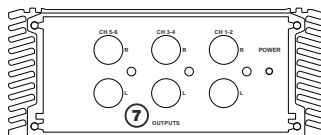

2. APPLICATION OF CONNECTORS AND CONTROLS

1. FRONT INPUT – high level signal input terminal (front speakers)
2. REAR INPUT – high level signal input terminal (rear speakers)
3. REM OUT – connector of remote activation of next unit
4. REM IN – connector of remote activation of signal converter
5. BATTERY+ – power supply terminal (+12V)
6. GND- – grounding supply terminal

7. CH1/CH2/CH3/CH4/CH5/CH6 – signal output, RCA jacks

For M6C PRO high level signal converter only:

8. CLIP – CLIP LED (yellow)
9. POWER – LED for operation (blue)
10. LEVEL CH1/CH2/CH3/CH4/CH5/CH6 – signal output level adjustment