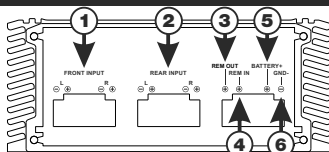

2. APPLICATION OF CONNECTORS AND CONTROLS

1. FRONT INPUT – high level signal input terminal (front speakers)
2. REAR INPUT – high level signal input terminal (rear speakers)
3. REM OUT – connector of remote activation of next unit
4. REM IN – connector of remote activation of signal converter
5. BATTERY+ – power supply terminal (+12V)
6. GND- – grounding supply terminal

7. CH1/CH2/CH3/CH4/CH5/CH6 – signal output, RCA jacks

For M6C PRO high level signal converter only:

8. CLIP – CLIP LED (yellow)
9. POWER – LED for operation (blue)
10. LEVEL CH1/CH2/CH3/CH4/CH5/CH6 – signal output level adjustment